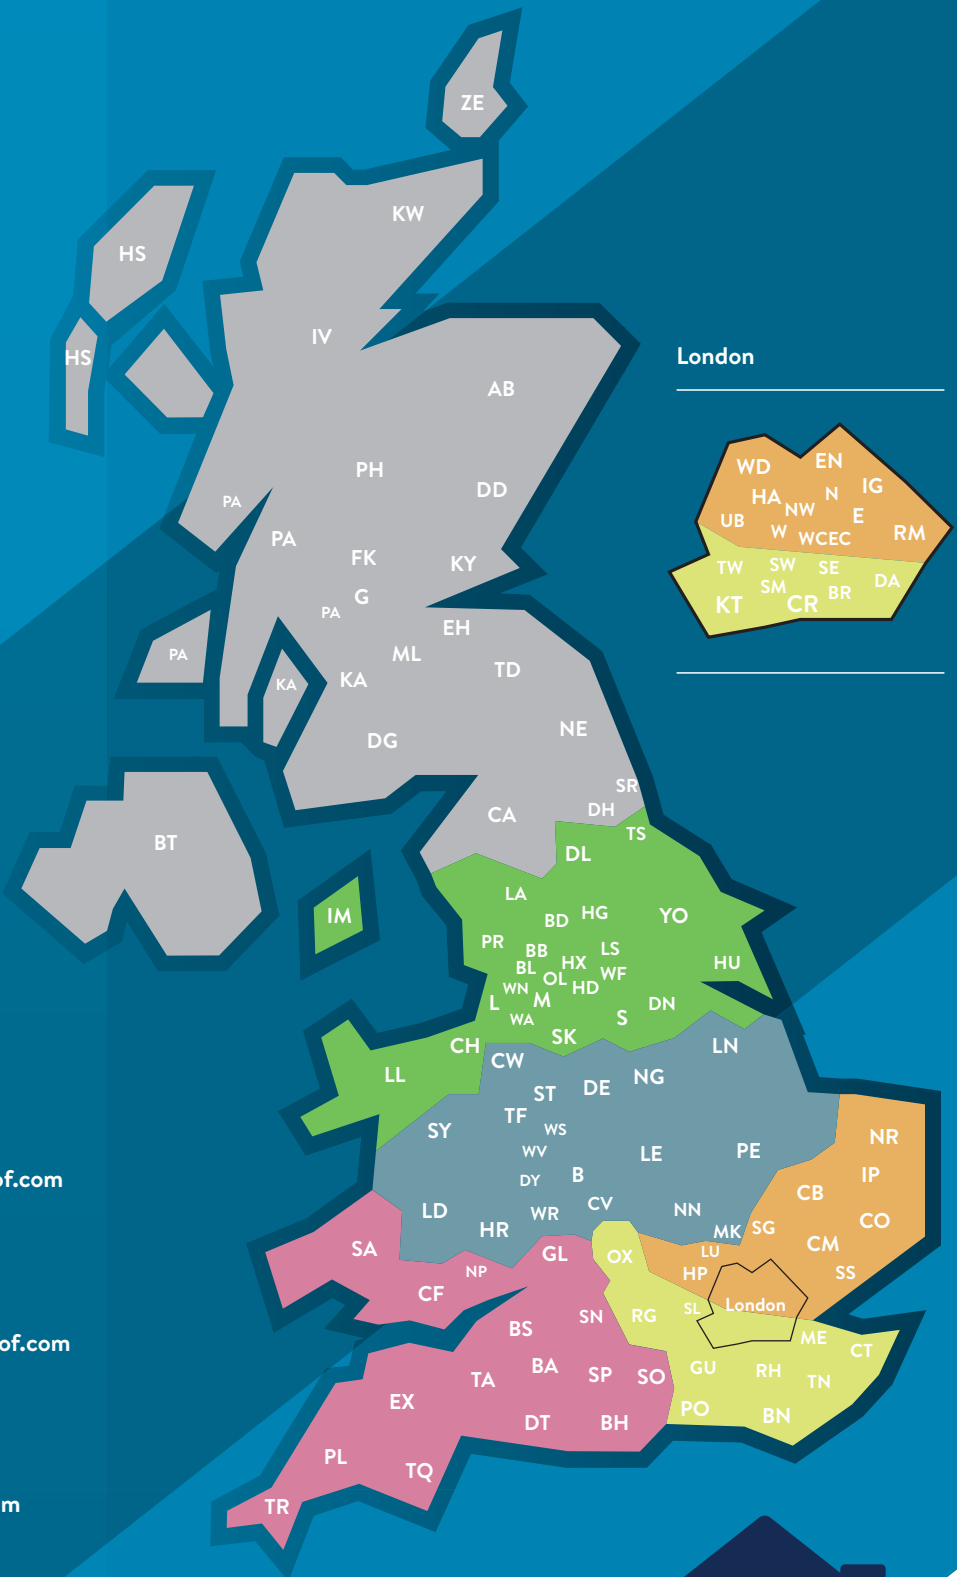

HERE TO HELP

Our experienced sales team is here to help you get the right cover in place. Get in touch for a quick, competitive quote.

Richard Payne
National Sales Manager
07710 736779
richard.payne@awlhomeproof.com

Bruce Reid
Regional Account Manager
07591 827040
bruce.reid@awlhomeproof.com

Casey O'Donoghue
Regional Account Manager
07591 827046
casey.odonoghue@awlhomeproof.com

Doreen McCaghey
Regional Account Manager
07821 121189
doreen.mccaghey@awlhomeproof.com

Asha Pearson
Regional Account Manager
07923 210691
asha.pearson@awlhomeproof.com

Dawn Smith
Regional Account Manager
07715 638192
dawn.smith@awlhomeproof.com

Liam May
Regional Account Manager
07912 207834
liam.may@awlhomeproof.com

Call us on
0800 161 5854

info@awlhomeproof.com

awlhomeproof.com